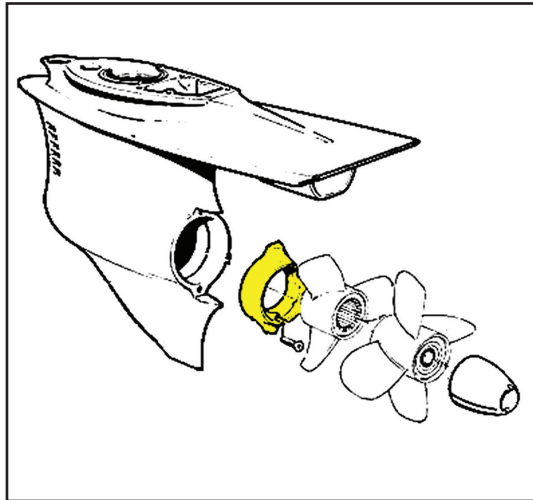

VOLVO 290 HP DUAL PROP KIT

FOR FRESHWATER ONLY • PARA AGUA DULCE SOLAMENTE • POUR L'EAU DOUCE UNIQUEMENT

The Quality Choice

INSTALLATION • INSTALACIÓN

Model 95361

INCLUDES • INCLUYE • INCLUDE

- Anode collar between prop and gear housing (1)

- Block anode for gimbal housing (1)

(Screws Included)

7 19249 95361 8

SEACHOICE PRODUCTS
Pompano Beach, FL U.S.A.
Made in Italy • Hecho en Italia • Fait en Italie

Manufactured by: