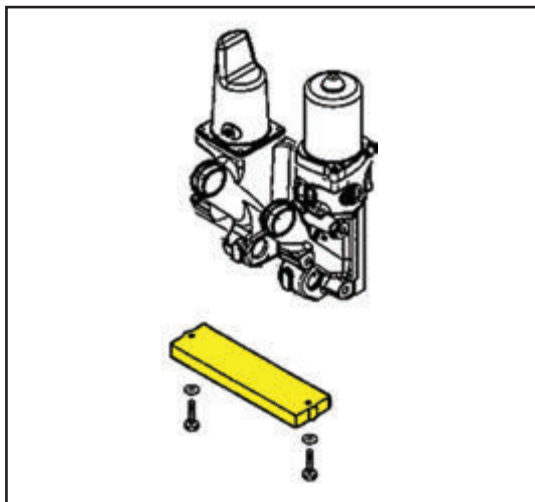

## INCLUDES • INCLUYE • INCLUDE

- 
- Block anode for gimbal housing (1)

- 
- Plates for side of lower unit (2)

- 
- Skeg for ventilation plate (1)

(Screws Included)

*The Quality  
Choice*

## INCLUDES • INCLUYE • INCLUDE

- 
- Block anode for gimbal housing (1)

- 
- Plates for side of lower unit (2)

- 
- Skeg for ventilation plate (1)

(Screws Included)