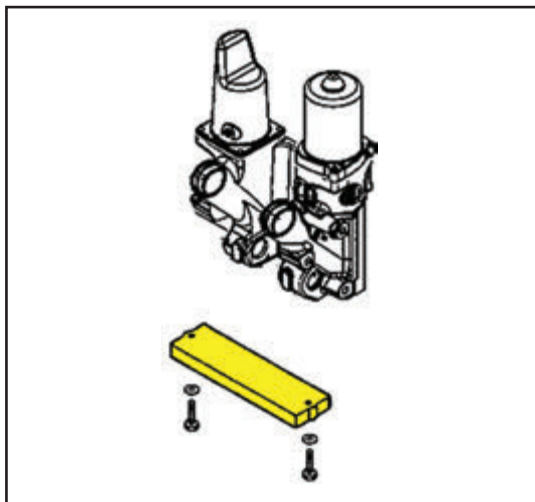

## INSTALLATION • INSTALACIÓN

**Model 95101**

## INCLUDES • INCLUYE • INCLUDE

- 
- Block anode for gimbal housing (1)

- 
- Plates for side of lower unit (2)

- 
- Skeg for ventilation plate (1)

(Screws Included)

*The Quality  
Choice*