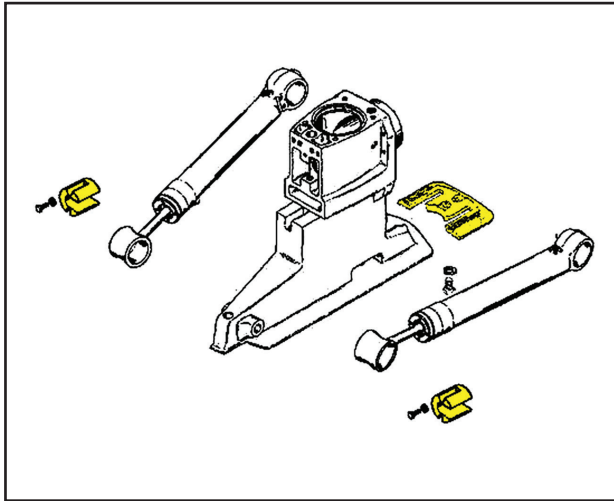

*The Quality
Choice*

INSTALLATION • INSTALACIÓN

Model 95041

INCLUDES • INCLUYE • INCLUDE

- Collar anode for trim rams (2)

- Anode plate for top of ventilation plate (1)

- Skeg for ventilation plate (1)

- Anode collar between prop and gear housing (1)

(Screws Included)

7 19249 95041 9

*The Quality
Choice*

INSTALLATION • INSTALACIÓN

Model 95051

INCLUDES • INCLUYE • INCLUDE

- Collar anode for trim rams (2)

- Anode plate for top of ventilation plate (1)

- Skeg for ventilation plate (1)

- Anode collar between prop and gear housing (1)

(Screws Included)

7 19249 95051 8