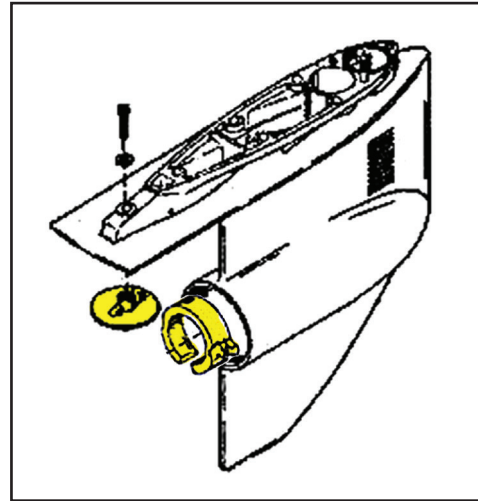

*The Quality
Choice*

INSTALLATION • INSTALACIÓN

Model 95041

INCLUDES • INCLUYE • INCLUDE

- Collar anode for trim rams (2)

- Anode plate for top of ventilation plate (1)

- Skeg for ventilation plate (1)

- Anode collar between prop and gear housing (1)

(Screws Included)

7 19249 95041 9

*The Quality
Choice*

INSTALLATION • INSTALACIÓN

Model 95051

INCLUDES • INCLUYE • INCLUDE

- Collar anode for trim rams (2)

- Anode plate for top of ventilation plate (1)

- Skeg for ventilation plate (1)

- Anode collar between prop and gear housing (1)

(Screws Included)

7 19249 95051 8