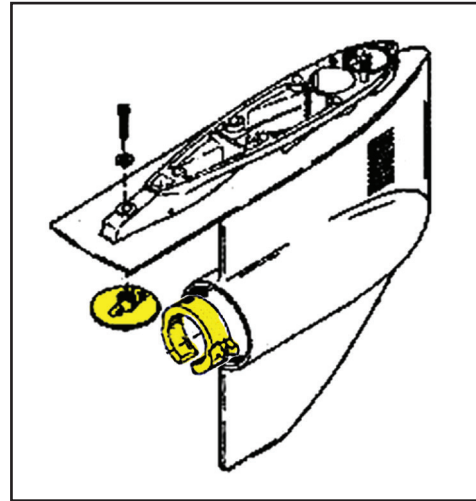

*The Quality
Choice*

INSTALLATION • INSTALACIÓN

Model 95041

INCLUDES • INCLUYE • INCLUDE

- Collar anode for trim rams (2)

- Anode plate for top of ventilation plate (1)

- Skeg for ventilation plate (1)

- Anode collar between prop and gear housing (1)

(Screws Included)

7 19249 95041 9

*The Quality
Choice*

INSTALLATION • INSTALACIÓN

Model 95051

INCLUDES • INCLUYE • INCLUDE

- Collar anode for trim rams (2)

- Anode plate for top of ventilation plate (1)

- Skeg for ventilation plate (1)

- Anode collar between prop and gear housing (1)

(Screws Included)

7 19249 95051 8