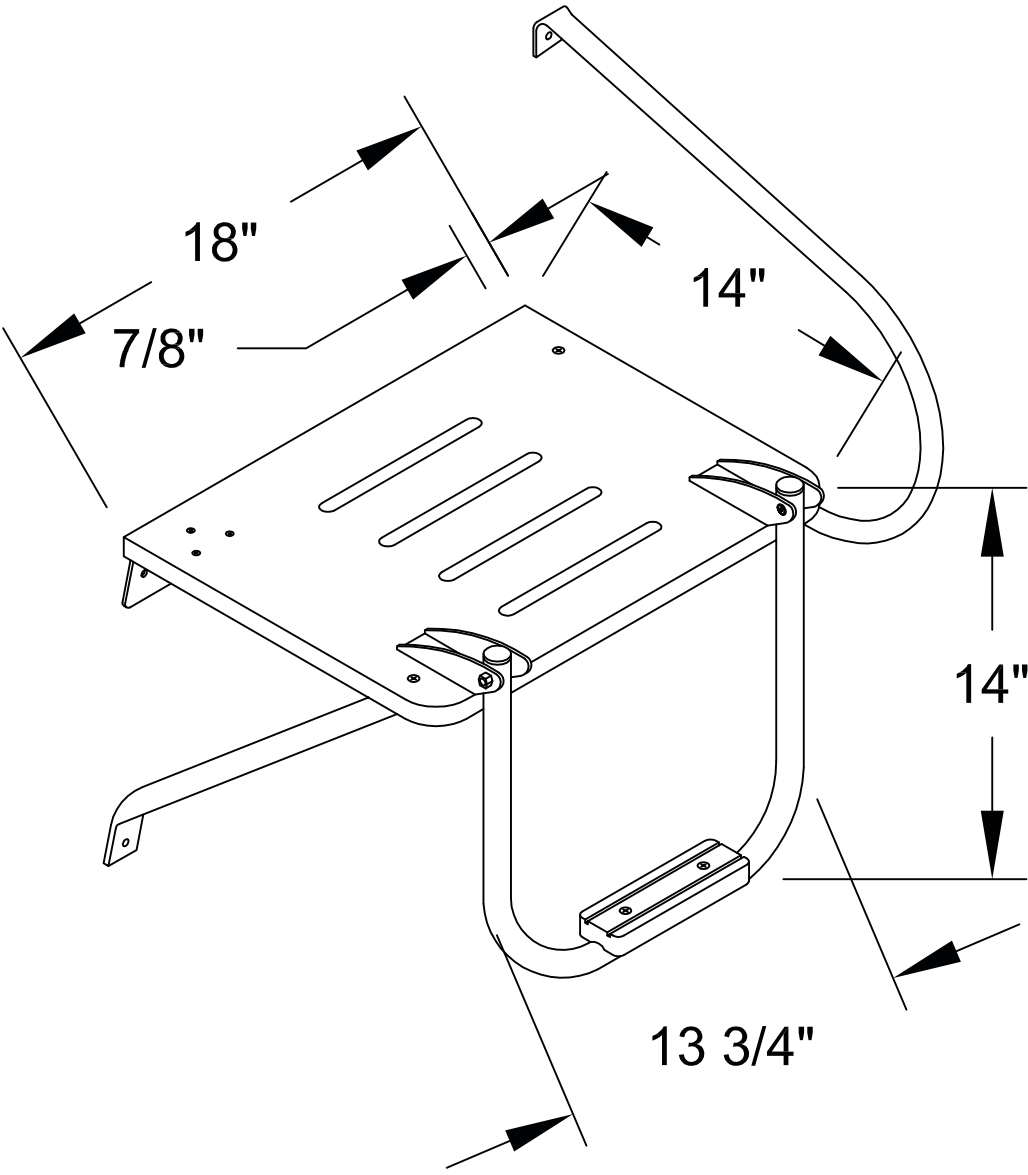

Item # 71501
O/B Poly Swim Platform

MATERIAL: 3/4" POLAR WHITE STARBOARD.
FINISH: 1/4" ROUTE AWA BOTH SIDE.