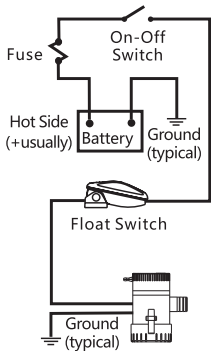

Model 19213

UNIVERSAL BILGE PUMP 600 GPH

- Volt DC: 12V
- Amps: 3A
- Fuse Size: 4A