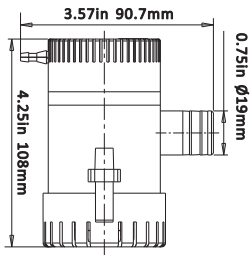

Model 19213

UNIVERSAL BILGE PUMP 600 GPH

- Volt DC: 12V
- Amps: 3A
- Fuse Size: 4A