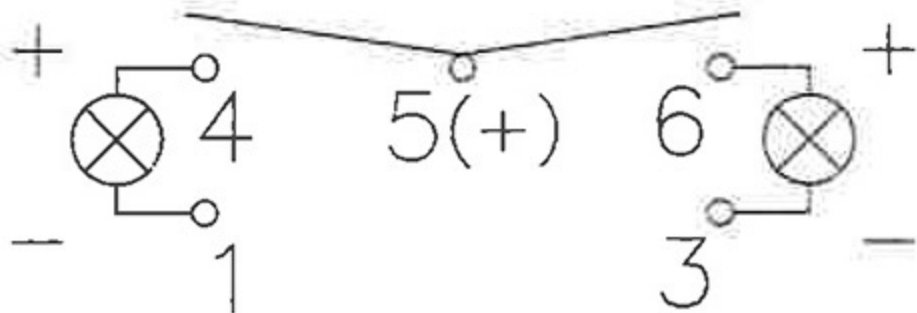

ROCKER SWITCH

C-6253PM1

DPDT 5P ON-OFF-(ON)