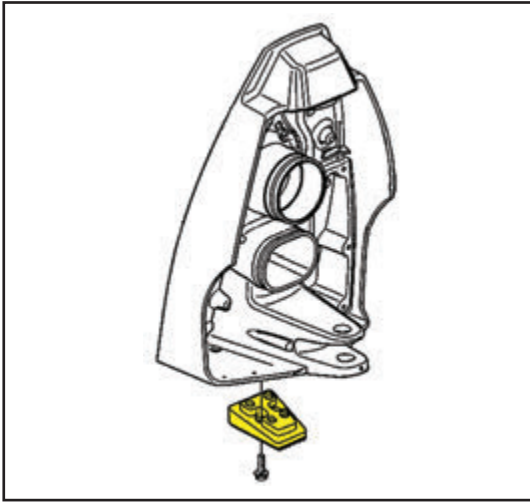

*The Quality
Choice*

INSTALLATION • INSTALACIÓN

Model 95331

INCLUDES • INCLUYE • INCLUDE

- Block anode for gimbal housing (1)

- Anode plate for top of ventilation plate (1)

(Screws Included)