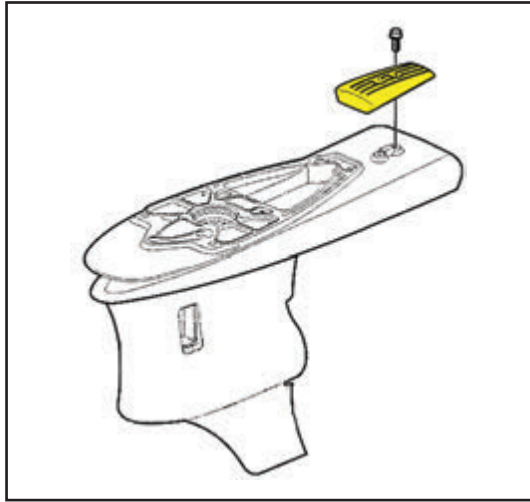

*The Quality
Choice*

INSTALLATION • INSTALACIÓN

Model 95331

INCLUDES • INCLUYE • INCLUDE

- Block anode for gimbal housing (1)

- Anode plate for top of ventilation plate (1)

(Screws Included)