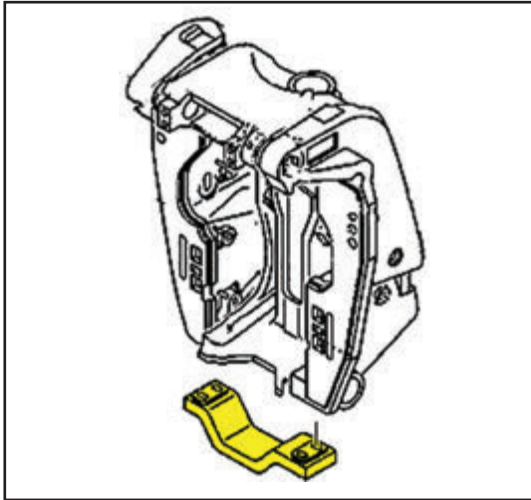

*The Quality
Choice*

INSTALLATION • INSTALACIÓN

Model 95211

INCLUDES • INCLUYE • INCLUDE

- **Block anode for gimbal housing (1)**

- **Skeg for ventilation plate (1)**

*The Quality
Choice*

INSTALLATION • INSTALACIÓN

Model 95221

INCLUDES • INCLUYE • INCLUDE

- Block anode for gimbal housing (1)

- Skeg for ventilation plate (1)