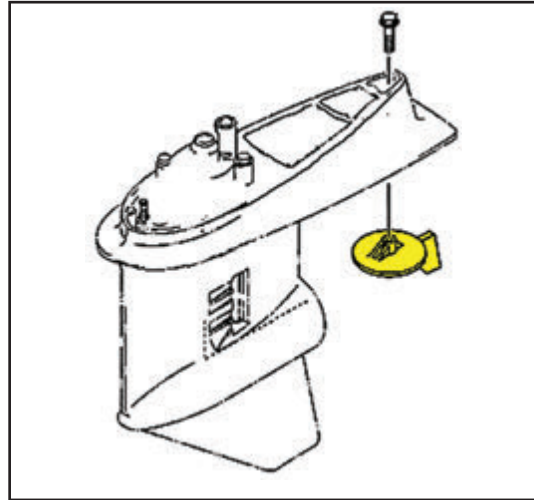

*The Quality
Choice*

INSTALLATION • INSTALACIÓN

Model 95211

INCLUDES • INCLUYE • INCLUDE

- **Block anode for gimbal housing (1)**

- **Skeg for ventilation plate (1)**

*The Quality
Choice*

INSTALLATION • INSTALACIÓN

Model 95221

INCLUDES • INCLUYE • INCLUDE

- Block anode for gimbal housing (1)

- Skeg for ventilation plate (1)