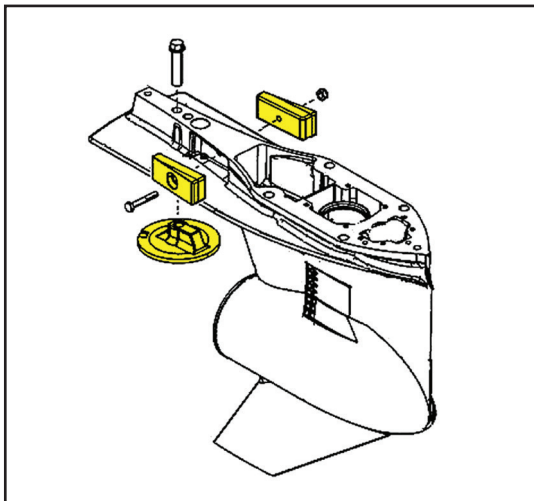

The Quality Choice

INSTALLATION • INSTALACIÓN

Model 95121

INCLUDES • INCLUYE • INCLUDE

- Skeg for ventilation plate (1)

- Plates for side of lower unit (2)

- Block anode for gimbal housing (4)

- Block anode for gimbal housing (1)

(Screws Included)

*The Quality
Choice*

INSTALLATION • INSTALACIÓN

Model 95131

INCLUDES • INCLUYE • INCLUDE

- Skeg for ventilation plate (1)

- Plates for side of lower unit (2)

- Block anode for gimbal housing (4)

- Block anode for gimbal housing (1)

(Screws Included)