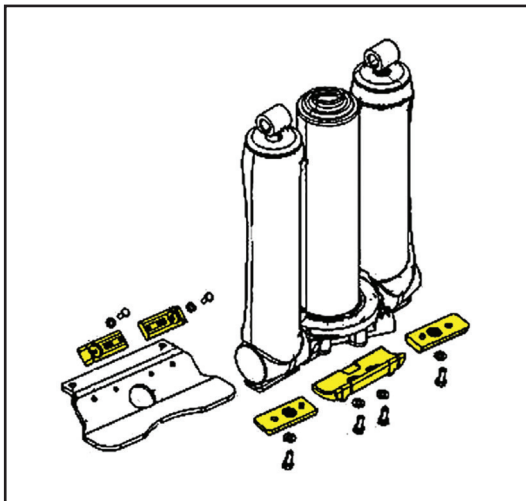

The Quality Choice

INSTALLATION • INSTALACIÓN

Model 95121

INCLUDES • INCLUYE • INCLUDE

- Skeg for ventilation plate (1)

- Plates for side of lower unit (2)

- Block anode for gimbal housing (4)

- Block anode for gimbal housing (1)

(Screws Included)

*The Quality
Choice*

INSTALLATION • INSTALACIÓN

Model 95131

INCLUDES • INCLUYE • INCLUDE

- Skeg for ventilation plate (1)

- Plates for side of lower unit (2)

- Block anode for gimbal housing (4)

- Block anode for gimbal housing (1)

(Screws Included)