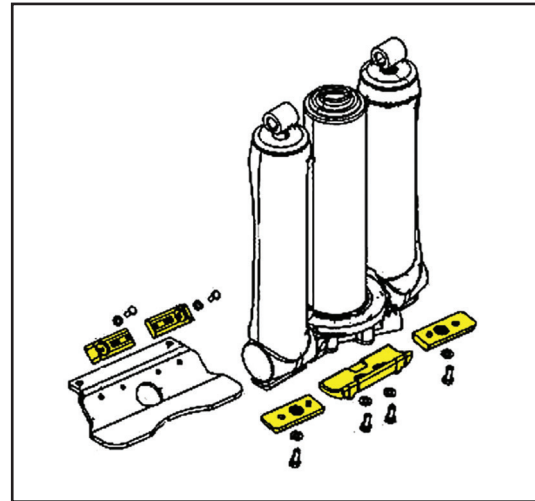

The Quality Choice

INSTALLATION • INSTALACIÓN

Model 95121

INCLUDES • INCLUYE • INCLUDE

- Skeg for ventilation plate (1)

- Plates for side of lower unit (2)

- Block anode for gimbal housing (4)

- Block anode for gimbal housing (1)

(Screws Included)

*The Quality
Choice*

INSTALLATION • INSTALACIÓN

Model 95131

INCLUDES • INCLUYE • INCLUDE

- Skeg for ventilation plate (1)

- Plates for side of lower unit (2)

- Block anode for gimbal housing (4)

- Block anode for gimbal housing (1)

(Screws Included)