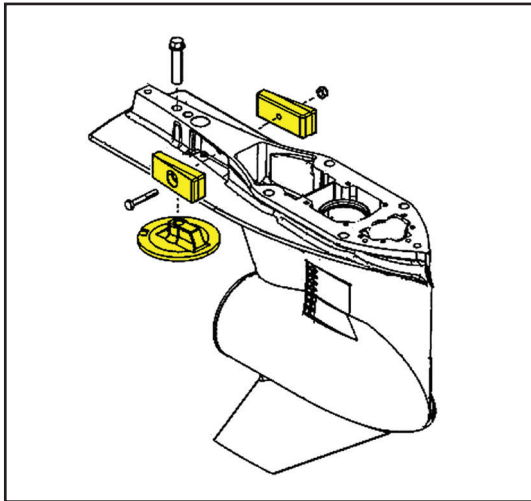

The Quality Choice

INSTALLATION • INSTALACIÓN

Model 95121

INCLUDES • INCLUYE • INCLUDE

- Skeg for ventilation plate (1)

- Plates for side of lower unit (2)

- Block anode for gimbal housing (4)

- Block anode for gimbal housing (1)

(Screws Included)

*The Quality
Choice*

INSTALLATION • INSTALACIÓN

Model 95131

INCLUDES • INCLUYE • INCLUDE

- Skeg for ventilation plate (1)

- Plates for side of lower unit (2)

- Block anode for gimbal housing (4)

- Block anode for gimbal housing (1)

(Screws Included)