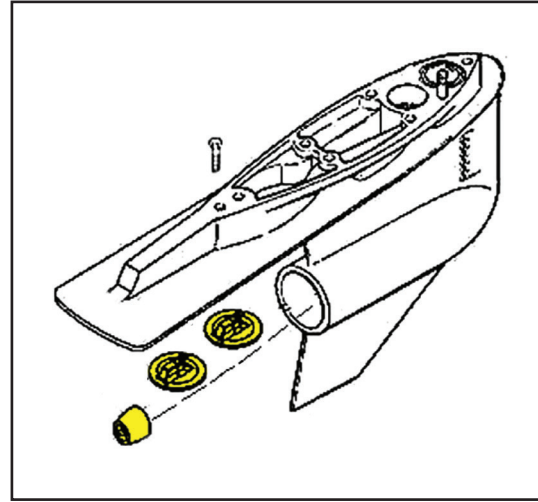

MERCURY BRAVO III, 04-PRES. KIT

FOR SALT & BRACKISH WATER • PARA SAL Y AGUA SALOBRE • POUR LE SEL ET L'EAU SAUMÂTRE

The Quality Choice

INSTALLATION • INSTALACIÓN

Model 95081

INCLUDES • INCLUYE • INCLUDE

- Collar anode for trim rams (2)

- Anode plate for top of ventilation plate (1)

- Skeg for ventilation plate (2)

- Anode plate (1)

- Prop nut (1)

(Screws Included)

7 19249 95081 5

SEACHOICE PRODUCTS
Pompano Beach, FL U.S.A.
Made in Italy • Hecho en Italia • Fait en Italie

Manufactured by:

MERCURY BRAVO III, 04-PRES. KIT

FOR FRESHWATER ONLY • PARA AGUA DULCE SOLAMENTE • POUR L'EAU DOUCE UNIQUEMENT

The Quality Choice

INSTALLATION • INSTALACIÓN

Model 95091

INCLUDES • INCLUYE • INCLUDE