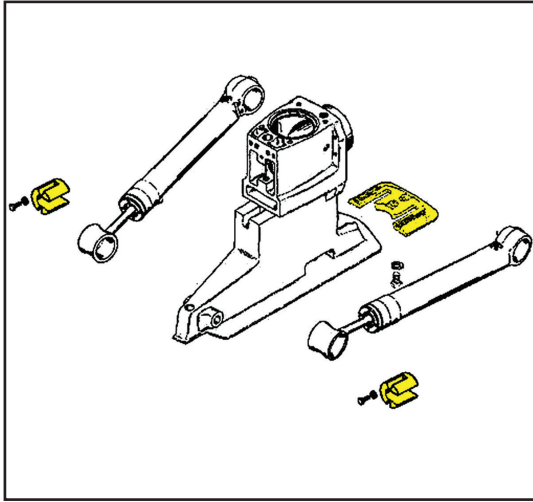

MERCURY BRAVO III, 04-PRES. KIT

FOR SALT & BRACKISH WATER • PARA SAL Y AGUA SALOBRE • POUR LE SEL ET L'EAU SAUMÂTRE

The Quality Choice

INSTALLATION • INSTALACIÓN

Model 95081

INCLUDES • INCLUYE • INCLUDE

- Collar anode for trim rams (2)

- Anode plate for top of ventilation plate (1)

- Skeg for ventilation plate (2)

- Anode plate (1)

- Prop nut (1)

(Screws Included)

7 19249 95081 5

SEACHOICE PRODUCTS
Pompano Beach, FL U.S.A.
Made in Italy • Hecho en Italia • Fait en Italie

Manufactured by:

MERCURY BRAVO III, 04-PRES. KIT

FOR FRESHWATER ONLY • PARA AGUA DULCE SOLAMENTE • POUR L'EAU DOUCE UNIQUEMENT

The Quality Choice

INSTALLATION • INSTALACIÓN

Model 95091

INCLUDES • INCLUYE • INCLUDE

- Collar anode for trim rams (2)

- Anode plate for top of ventilation plate (1)

- Skeg for ventilation plate (2)

- Anode plate (1)

- Prop nut (1)

(Screws Included)

7 19249 95091 4

SEACHOICE PRODUCTS
Pompano Beach, FL U.S.A.
Made in Italy • Hecho en Italia • Fait en Italie