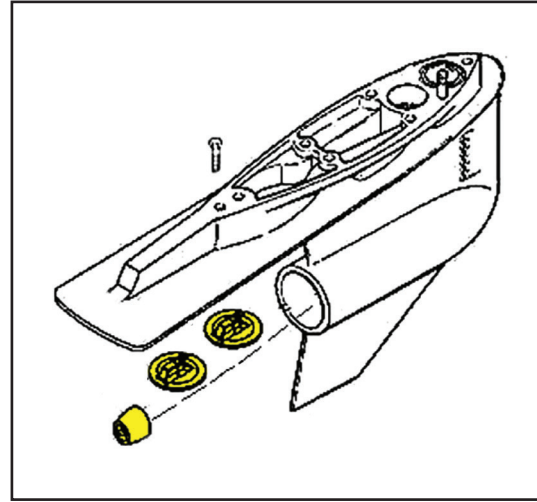

MERCURY BRAVO III, 04-PRES. KIT

FOR SALT & BRACKISH WATER • PARA SAL Y AGUA SALOBRE • POUR LE SEL ET L'EAU SAUMÂTRE

The Quality Choice

INSTALLATION • INSTALACIÓN

Model 95081

INCLUDES • INCLUYE • INCLUDE

- Collar anode for trim rams (2)

- Anode plate for top of ventilation plate (1)

- Skeg for ventilation plate (2)

- Anode plate (1)

- Prop nut (1)

(Screws Included)

7 19249 95081 5

SEACHOICE PRODUCTS
Pompano Beach, FL U.S.A.
Made in Italy • Hecho en Italia • Fait en Italie

Manufactured by:

MERCURY BRAVO III, 04-PRES. KIT

FOR FRESHWATER ONLY • PARA AGUA DULCE SOLAMENTE • POUR L'EAU DOUCE UNIQUEMENT

The Quality Choice

INSTALLATION • INSTALACIÓN

Model 95091

INCLUDES • INCLUYE • INCLUDE

- Collar anode for trim rams (2)

- Anode plate for top of ventilation plate (1)

- Skeg for ventilation plate (2)

- Anode plate (1)

- Prop nut (1)

(Screws Included)

7 19249 95091 4

SEACHOICE PRODUCTS
Pompano Beach, FL U.S.A.
Made in Italy • Hecho en Italia • Fait en Italie