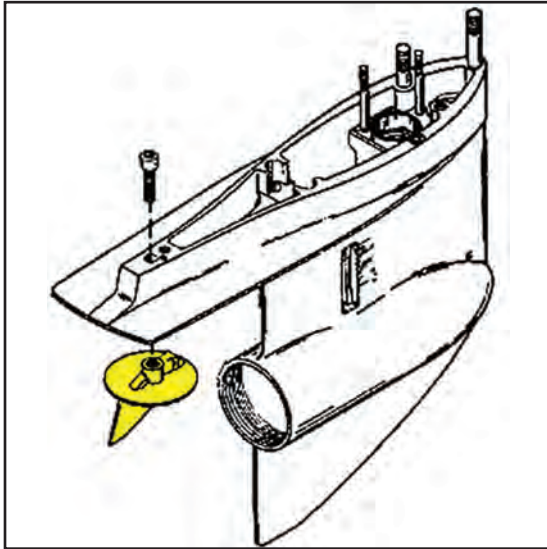

*The Quality
Choice*

INSTALLATION • INSTALACIÓN

Model 95001

INCLUDES • INCLUYE • INCLUDE

- 
- Skeg for ventilation plate (1)

- 
- 
- Nut for stern drive (2)
 - Block anode for gimbal housing (1)

(Screws Included)

*The Quality
Choice*

INSTALLATION • INSTALACIÓN

Model 95011

INCLUDES • INCLUYE • INCLUDE

(Screws Included)