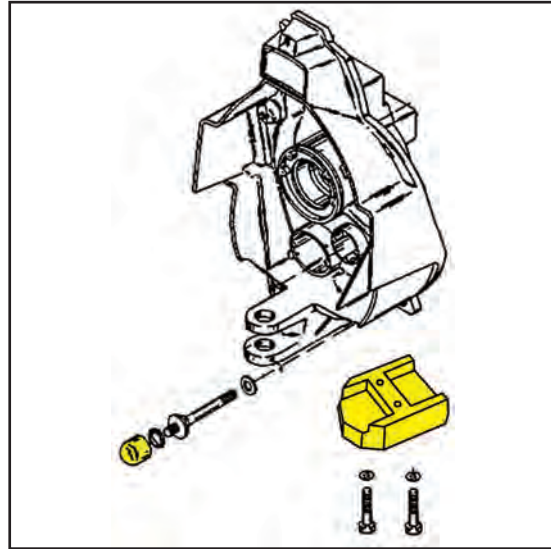

*The Quality
Choice*

INSTALLATION • INSTALACIÓN

Model 95001

INCLUDES • INCLUYE • INCLUDE

- 
- Skeg for ventilation plate (1)

- 
- 
- Nut for stern drive (2)
 - Block anode for gimbal housing (1)

(Screws Included)

*The Quality
Choice*

INSTALLATION • INSTALACIÓN

Model 95011

INCLUDES • INCLUYE • INCLUDE

(Screws Included)