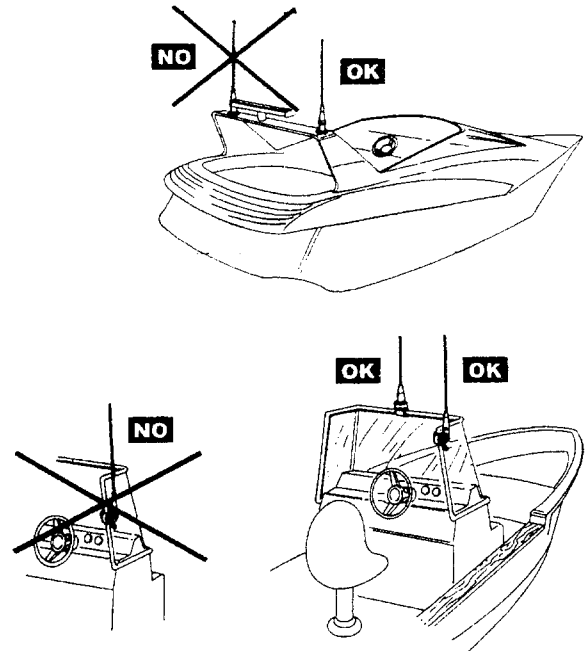

SEACHOICE
PRODUCTS

VHF Marine Antenna
35" (0.89m) -6db Gain
S.S. Whip
Model 19620
MADE IN ITALY

SEACHOICE PRODUCTS
POMPANO BEACH, FLORIDA

Sailboat

SEACHOICE
PRODUCTS

HI-TECH ANTENNA
44" -6db Gain
S.S. Whip
Model 19600
MADE IN ITALY

SEACHOICE PRODUCTS
POMPANO BEACH, FLORIDA

Power Boat

Solder Less Connector Assembling

PL259 TWIST ON CONNECTOR ASSEMBLING