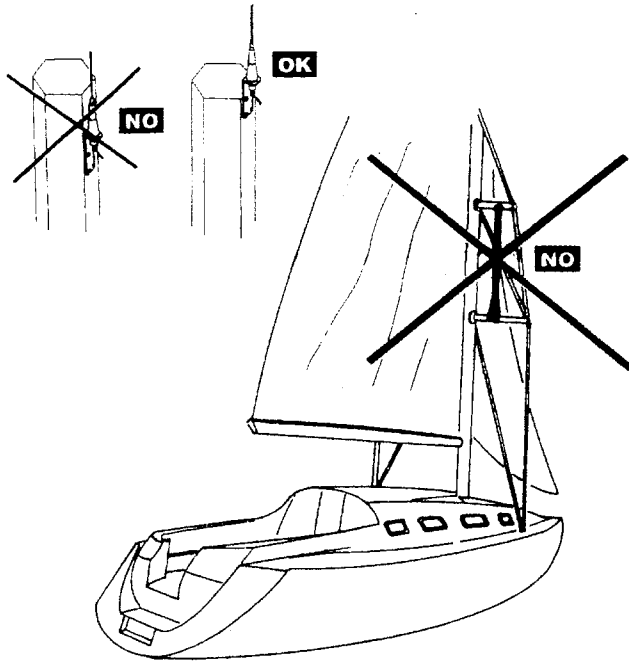

SEACHOICE
PRODUCTS

VHF Marine Antenna
35" (0.89m) -6db Gain
S.S. Whip
Model 19620
MADE IN ITALY

SEACHOICE PRODUCTS
POMPANO BEACH, FLORIDA

Sailboat

SEACHOICE
PRODUCTS

HI-TECH ANTENNA
44" -6db Gain
S.S. Whip
Model 19600
MADE IN ITALY

SEACHOICE PRODUCTS
POMPANO BEACH, FLORIDA

Power Boat

Solder Less Connector Assembling

PL259 TWIST ON CONNECTOR ASSEMBLING