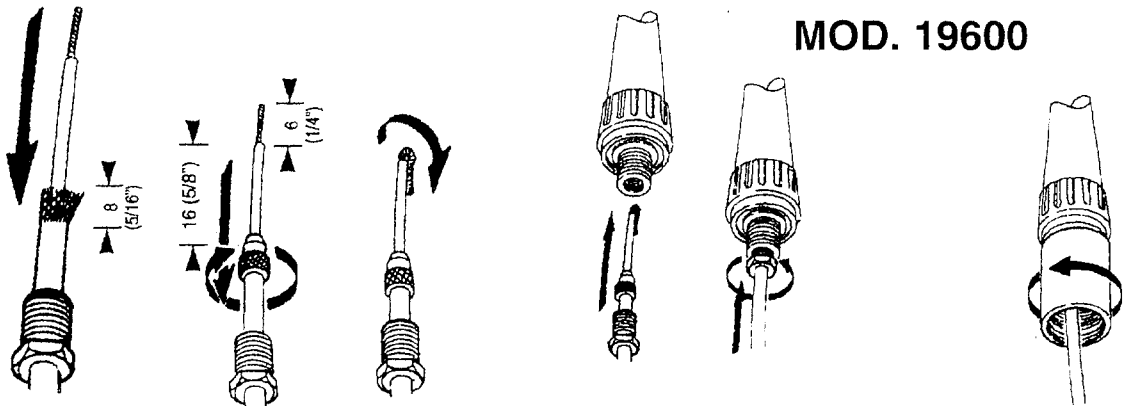

SEACHOICE
PRODUCTS

VHF Marine Antenna
35" (0.89m) -6db Gain
S.S. Whip
Model 19620
MADE IN ITALY

SEACHOICE PRODUCTS
POMPANO BEACH, FLORIDA

Sailboat

SEACHOICE
PRODUCTS

HI-TECH ANTENNA
44" -6db Gain
S.S. Whip
Model 19600
MADE IN ITALY

SEACHOICE PRODUCTS
POMPANO BEACH, FLORIDA

Power Boat

Solder Less Connector Assembling

PL259 TWIST ON CONNECTOR ASSEMBLING