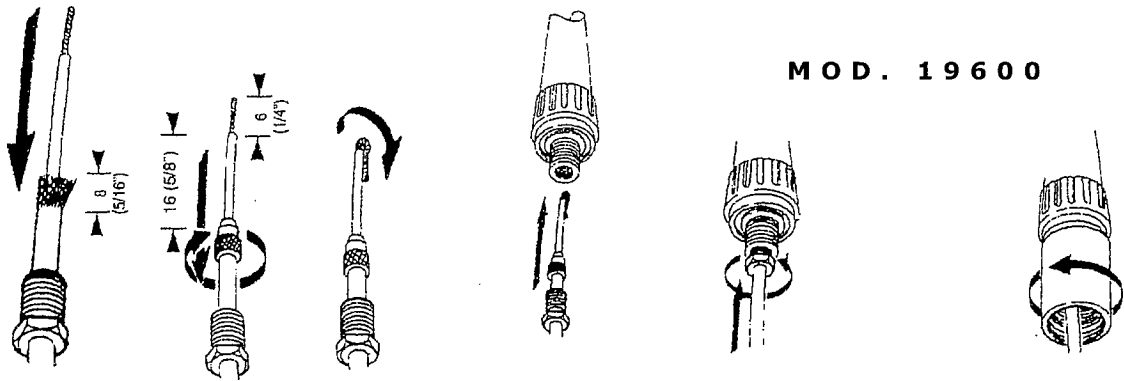

VHF Marine Antenna
 42" 3db Gain
 S. S. Whip
 Model 19620
 MADE IN ITALY

SEACHOICE PRODUCTS
 POMPANO BEACH, FLORIDA

Sailboat

Hi-Tech Antenna
 42" 3db Gain
 S. S. Whip
 Model 19600
 MADE IN ITALY

SEACHOICE PRODUCTS
 POMPANO BEACH, FLORIDA

Power Boat

Solder Less Connector Assembling

PL259 Twist on Connector Assembling