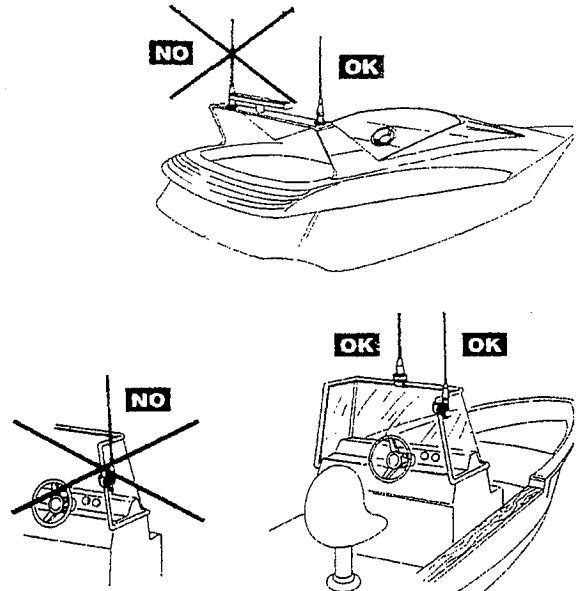

VHF Marine Antenna
42" 3db Gain
S. S. Whip
Model 19620
MADE IN ITALY

SEACHOICE PRODUCTS
POMPANO BEACH, FLORIDA

Sailboat

Hi-Tech Antenna
42" 3db Gain
S. S. Whip
Model 19600
MADE IN ITALY

SEACHOICE PRODUCTS
POMPANO BEACH, FLORIDA

Power Boat

Solder Less Connector Assembling

PL259 Twist on Connector Assembling