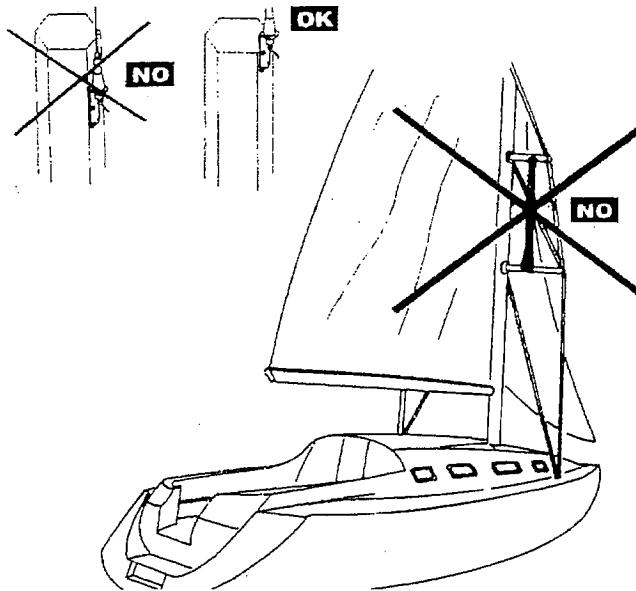

VHF Marine Antenna
 42" 3db Gain
 S. S. Whip
 Model 19620
 MADE IN ITALY

SEACHOICE PRODUCTS
 POMPANO BEACH, FLORIDA

Sailboat

Hi-Tech Antenna
 42" 3db Gain
 S. S. Whip
 Model 19600
 MADE IN ITALY

SEACHOICE PRODUCTS
 POMPANO BEACH, FLORIDA

Power Boat

Solder Less Connector Assembling

PL259 Twist on Connector Assembling